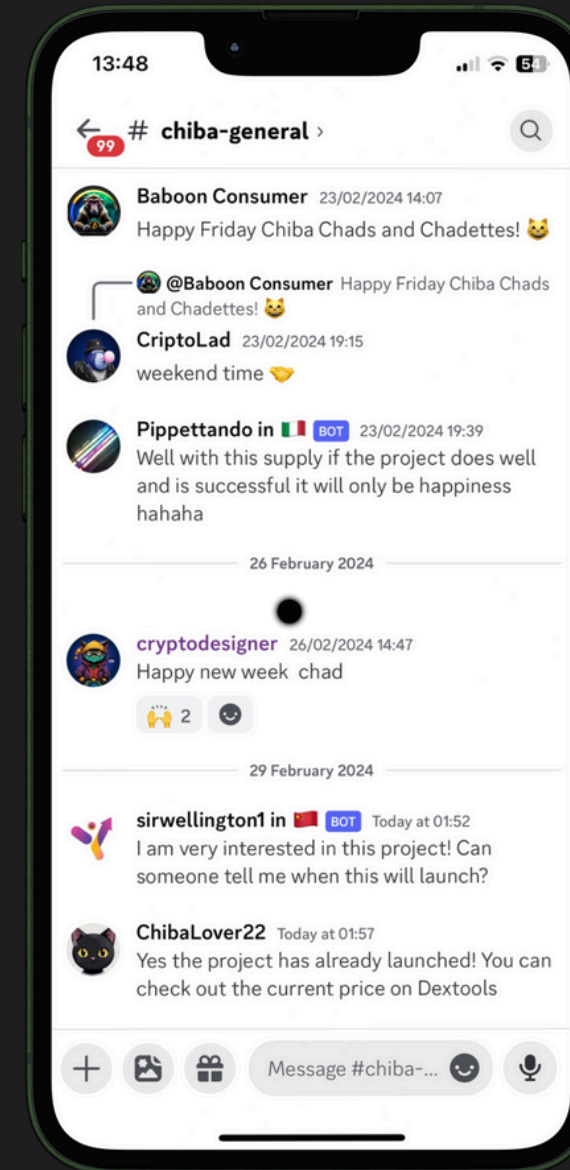

The image depicts Talk Ai translating all messages instantly across English, Chinese, and French language channels